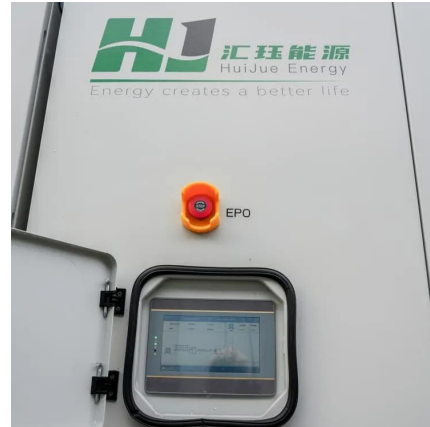

[Products - Outdoor Base Station Cabinets & Energy Storage ...](#)

Explore Huijue's complete product portfolio, including base station energy cabinets, outdoor base station cabinets, battery enclosures, and cabinet energy storage systems. Designed for ...

[Unity(TM) Outdoor Integrated Base Station 5W](#)

May 9, 2025 · SageRAN Unity(TM) 5G Integrated Base Station leverages the NXP LX2160A platform, featuring low power consumption, easy customization, and high integration ...

Contact Us

For technical specifications, project proposals, or partnership inquiries, please visit:
<https://www.meble-decorator.pl>

[Scan QR Code for More Information](#)