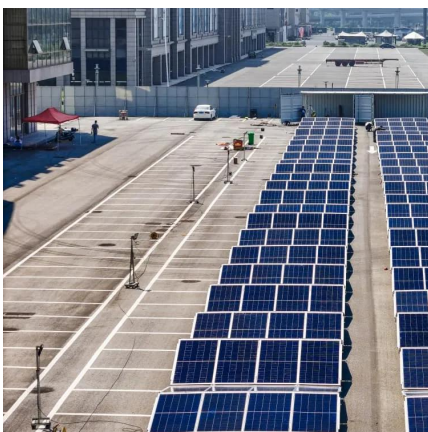

Outdoor base station appearance design

Outdoor base station appearance design

[2.3GHz-2.7GHz 5dBi Outdoor Base Station OMNI Directional ...](#)

Applications: 2.3GHz-2.7GHz 5dbi IEEE 802.11b,802.11g,802.11b/g,802.11n,802.16x,802.20x Wireless Lan Omni Directional Multipoint applications Point to Multipoint Public Wireless ...

[Outdoor Wi-Fi Dual-band Dual-polarized Base Station ...](#)

the dual-frequency dual-polarized patch array antenna for outdoor Wi-Fi base stations. High isolation and low cross polarization are obtained in the operating frequency band.