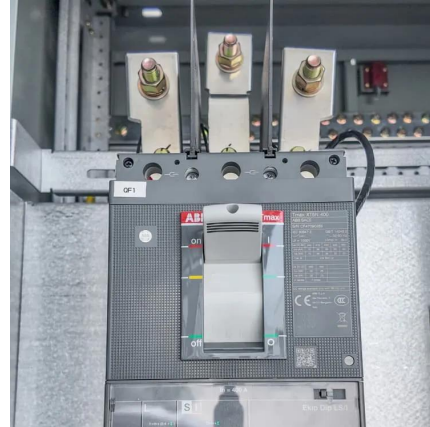

[BSI-Container-40FT-500KW-2150kWh](#)

The BSI-Container-40FT-500KW-2150kWh system is a robust and scalable industrial-grade energy storage solution designed to meet the demanding requirements of large-scale facilities.

...

Contact Us

For technical specifications, project proposals, or partnership inquiries, please visit:
<https://www.meble-decorator.pl>