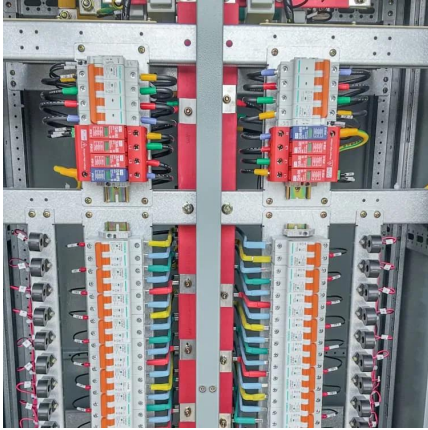

Mobile energy storage container for field operations 40kWh

Mobile energy storage container for field operations 40kWh

[Flexible and Portable: Battery Energy Storage Containers](#)

Find out how a 40FT battery energy storage container can provide reliable power supply and energy storage in remote regions, field operations, and emergency situations.

[BSI-Container-40FT-500KW-2150kWh](#)

The BSI-Container-40FT-500KW-2150kWh system is a robust and scalable industrial-grade energy storage solution designed to meet the demanding requirements of large-scale facilities.