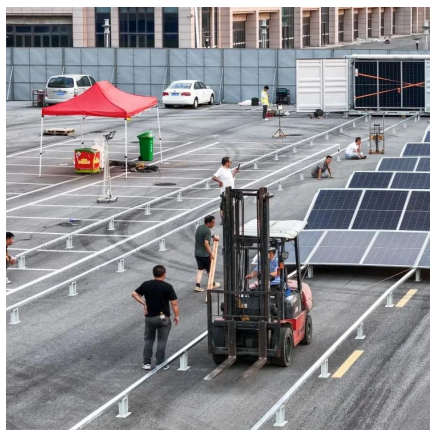

200W Portable BESS Lithium Battery Home Energy Storage ...

Detailed description This 200W Portable BESS Lithium Battery System is tailored for outdoor gear retailers, off-grid adventurers, and energy-conscious homeowners seeking a lightweight, ...