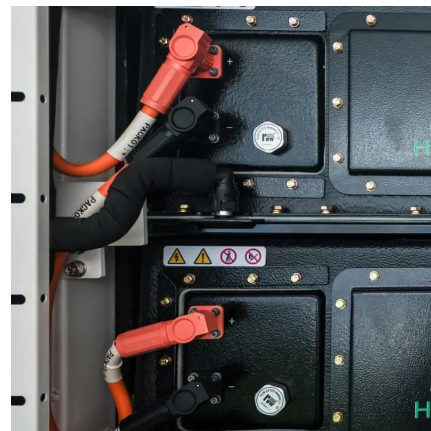

MOBILE OUTDOOR POWER SUPPLY 220V PORTABLE HIGH C

Dili portable outdoor power supply BESS Is C& I Bess a good battery storage provider?Product Description As a trusted lithium energy storage provider, our Outdoor C& I BESS offers ...

Multifunctional mobile energy storage power supply in ...

power supply, portable mobile power supply, high-efficiency intelligent inverter and Why Mobile Energy Storage Matters in Luxembourg City Picture this: A bustling outdoor event in Place ...