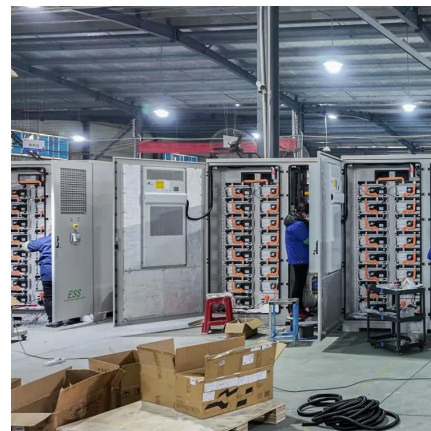

Battery Energy Storage System/BESS Solutions, Energy ...

FPR Portable BESS systems offer reliable, portable power for off-grid locations, RVs, emergencies, and home energy storage. With various capacities and lithium-ion battery ...