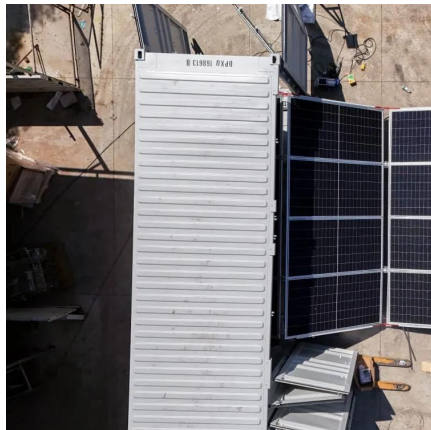

500w outdoor portable energy storage power supply This 500W portable portable station is BS500 model, which is a multi-functional emergency energy storage power supply, using UL ...

Sierra Leone Portable Outdoor Communication Power Supply BESS