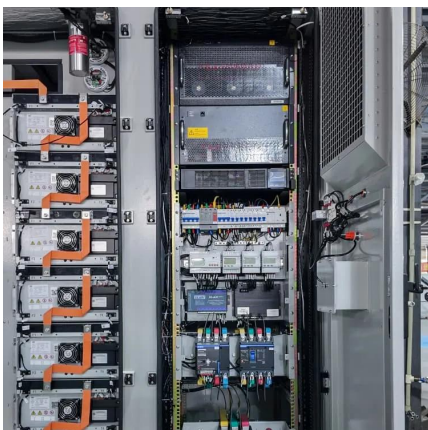

AN INTRODUCTION TO GENERATOR VOLTAGE STATION ...

Function of base station power cabinet The base station power cabinet is a key equipment ensuring continuous power supply to base station devices, with LLVD (Load Low Voltage ...