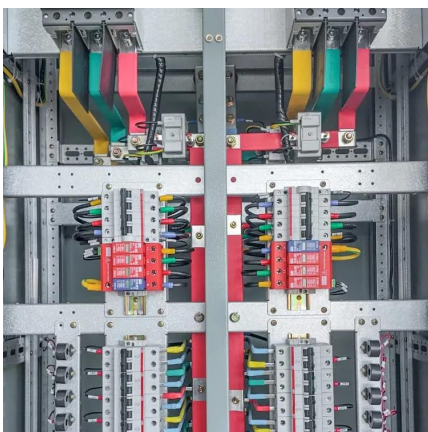

[IEEE Guide for the Design of Low](#)

Oct 6, 2022 · Introduction This introduction is not part of IEEE Std 1818-2017, IEEE Guide for the Design of Low-Voltage Auxiliary Systems for Electric Power Substations. is under the ...