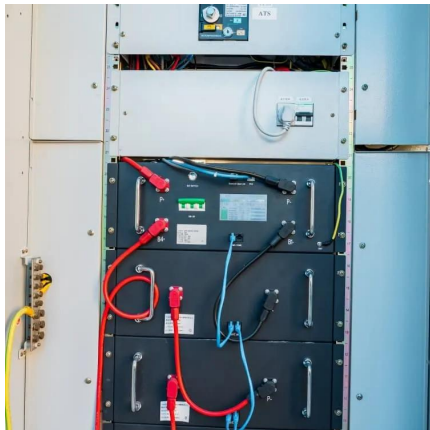

[LUNA2000-97/129/161/200KWH Specs](#)

Learn more about the detailed model, parameter configuration, compatibility, environment, and product description of the LUNA2000 ...

Battery Parameters

Capacity Control Parameters (Peak Shaving) The Peak Shaving function can reduce the maximum peak power obtained from the grid during peak hours by configuring the power ...