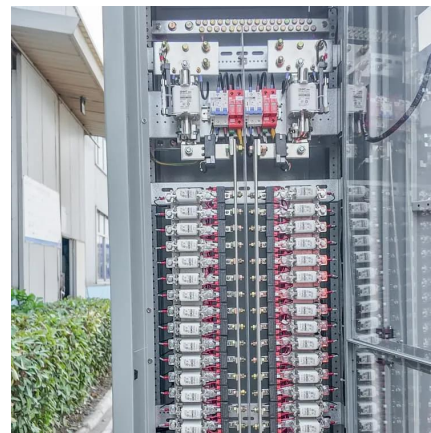

[Energy storage container, BESS container](#)

5 days ago · What is energy storage container? SCU uses standard battery modules, PCS modules, BMS, EMS, and other systems to form standard containers to build large-scale grid ...