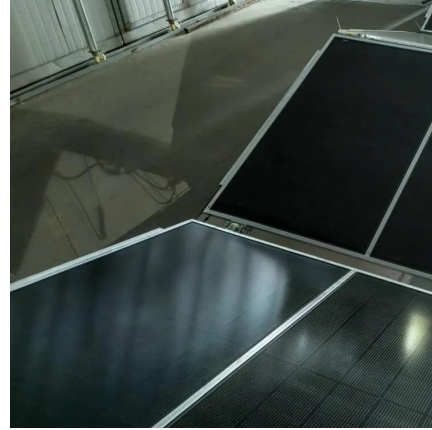

[BSI-Container-20FT-250KW-860kWh](#)

The BSI-Container-20FT-250KW-860kWh is a robust, turnkey industrial energy storage solution engineered for rapid deployment and high-density ...