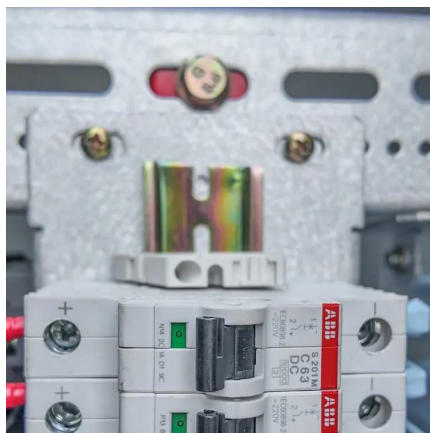

[Energy storage container, BESS container](#)

5 days ago · What is energy storage container? SCU uses standard battery modules, PCS modules, BMS, EMS, and other systems to form standard containers to build large-scale grid ...