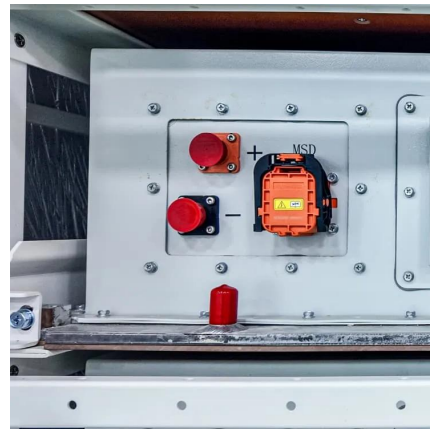

[Custom CZ1290 Explosion-proof distribution boxes (socket ...](#)

CZ Electric Co., Ltd is a Custom CZ1290 Explosion-proof distribution boxes (socket with transformer) suppliers and company, Wring is finished in the box. Product with CZ0804 fuse ...