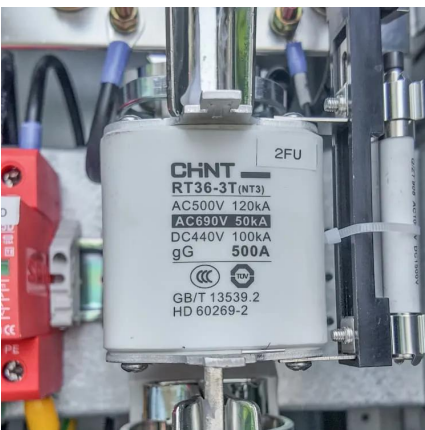

Companion Rover 40Ah Lithium Power Station

Jun 7, 2022 · The Companion Rover Lithium 40Ah Power Station belied its diminutive size and packed plenty of power to keep electrical gear ...

Companion Rover 40 Lithium Ion Power

...

Best deal on Companion Rover 40 Lithium Ion Power Station at Marine-Deals. Cheapest price, quick delivery, full warranty and fantastic service.

Companion Rover Lithium 40Ah Power Station: Tested

Jun 7, 2022 · The Companion Rover Lithium 40Ah Power Station belied its diminutive size and packed plenty of power to keep electrical gear charged on the recent Simpson Desert adventure.