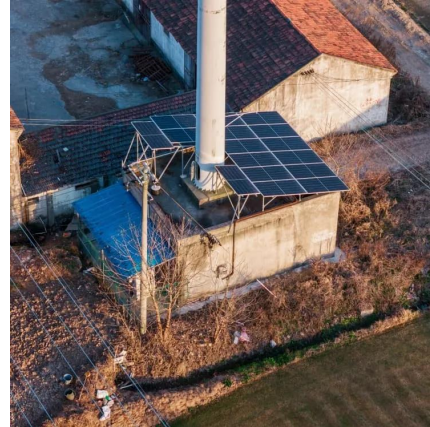

Commercial & Industrial Energy Battery ...

250KW 500KWH Container Battery Storage

Advanced container battery storage system with 502KWh capacity, 90%+ efficiency, and IP54 protection. Ideal for solar storage, EV charging, and industrial applications.