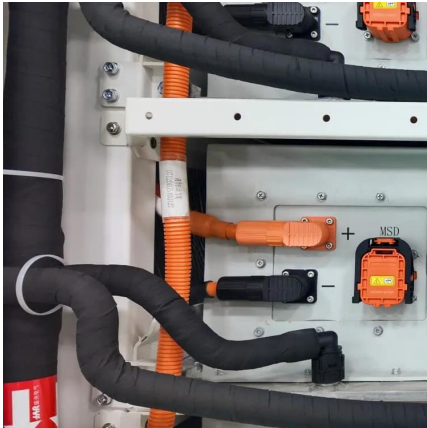

[Botswana Energy Storage Container Production: Powering ...](#)

Jun 5, 2024 · Why Botswana's Solar Riches Demand Better Energy Storage Solutions
Botswana's Kalahari Desert receives over 3,500 hours of sunshine annually - enough to power ...