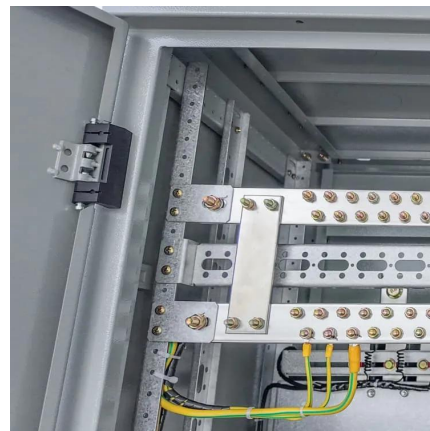

Containerized energy storage system Botswana

The container energy storage system has the characteristics of simplified infrastructure construction cost, short construction cycle, high degree of modularity, easy transportation, and ...

BOTSWANA ENERGY STORAGE CONTAINER PRODUCTION ...

Eastern European container energy storage cabinet manufacturers Who makes energy storage enclosures? Machan offers comprehensive solutions for the manufacture of energy storage ...