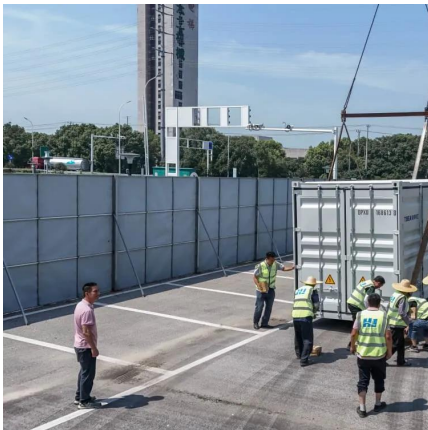

[Active base station, Shanghai Zirgy Intelligent Technology ...](#)

Nov 7, 2025 · The active base station is an important facility in the communication network. It is generally installed in locations such as tall buildings in cities and remote mountainous areas, ...

[Solutions for Base Station Components , Syensqo](#)

Dec 4, 2025 · Our solutions for base stations components enable manufacturers to create high performing components for advanced communication.

Contact Us

For technical specifications, project proposals, or partnership inquiries, please visit: <https://www.meble-decorator.pl>

Scan QR Code for More Information