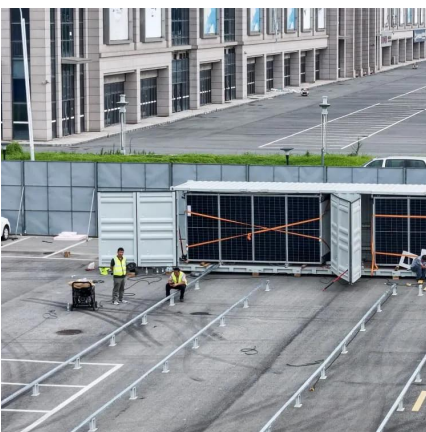

[Outdoor Energy Storage Power Supply: How to Choose the ...](#)

Oct 3, 2024 · In this comprehensive guide, we'll explore the various outdoor energy storage options, their benefits and drawbacks, and the critical elements to consider before making your