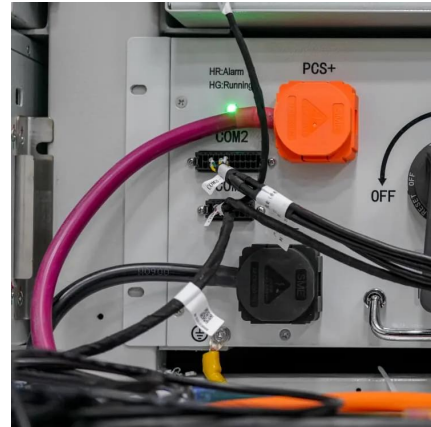

[AIMS Power, PWRINV150W, 150 Watt Power Inverter](#)

AIMS Power, PWRINV150W, 150 Watt Power Inverter - Modified Sine Wave Power Inverters represent the most economical solution for powering a large number of appliances.